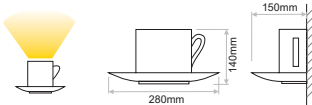

Code	Model	Lamp Holder	Maximum Consumption	Voltage	Lamp	Weight	IP Rate
PWM.010	CAFÉ	G9	40W	220-240VAC	Not included	1.10Kg	IP20
PWM.014	MENSA	E14	40W	220-240VAC	Not included	1.50Kg	IP20

IP20

PWM.010  
CAFÉ